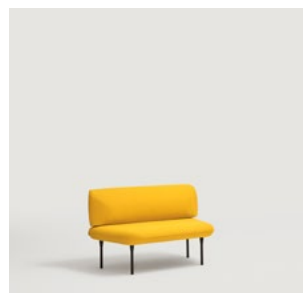

MODULAR SOFAS

NODAL COLLECTION

by Luca Nichetto

Responding to the concept of personalized combination, Nodal is a system of sofas whose modularity allows multiple configurations. Starting from a platform with 1, 2 or 3 seats, to which you attach rectangular modules that function as armrests and backrests, you can create any combination, from an independent sofa to benches and more elaborated combinations. The modular platform of the seat allows for the integrated addition of functional extensions, such as tables or joints to create different linear compositions.

INSULA COLLECTION

by Patrick Norguet

This collection is a system of seats and tables that offer a simple and elegant solution for decorating common spaces. The designer, Patrick Norguet, wants the combination of the pieces in this collection to evoke natural landscapes. Much more than a set, Ínsula is first of all a system: it is made up of a basic structure on which the seats, backrests and accessories are fixed. This project is conceived as a set of simple construction and combinations, without forgetting the main function, the comfort of its use. Modular sofa set based of a combination of 2 lengths of seat (short and long) and 3 sizes of back (A, B & C), with different shapes and sizes of tables in different material. Metal legs with epoxy finishing.

Much more than a set, Insula is first of all a system

The designer, Patrick Norguet, wants the combination of the pieces in this collection to evoke natural landscapes.

INSULA collection

by Patrick Norguet

This project is conceived as a set of simple construction and combinations

450
*Insula two seat bench /
Bancada Insula dos plazas*

450A
*Insula two seat sofa /
Sofá Insula dos plazas*

450B
*Insula two seat sofa /
Sofá Insula dos plazas*