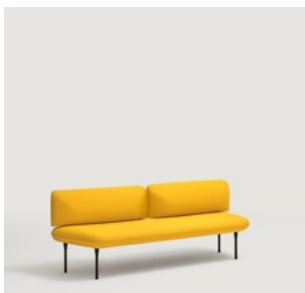

MODULAR SOFAS

NODAL COLLECTION

by Luca Nichetto

Responding to the concept of personalized combination, Nodal is a system of sofas whose modularity allows multiple configurations. Starting from a platform with 1, 2 or 3 seats, to which you attach rectangular modules that function as armrests and backrests, you can create any combination, from an independent sofa to benches and more elaborated combinations. The modular platform of the seat allows for the integrated addition of functional extensions, such as tables or joints to create different linear compositions.

INSULA COLLECTION

by Patrick Norguet

This collection is a system of seats and tables that offer a simple and elegant solution for decorating common spaces. The designer, Patrick Norguet, wants the combination of the pieces in this collection to evoke natural landscapes. Much more than a set, Ínsula is first of all a system: it is made up of a basic structure on which the seats, backrests and accessories are fixed. This project is conceived as a set of simple construction and combinations, without forgetting the main function, the comfort of its use. Modular sofa set based of a combination of 2 lengths of seat (short and long) and 3 sizes of back (A, B & C), with different shapes and sizes of tables in different material. Metal legs with epoxy finishing.

This project is conceived as a set of simple construction and combinations

450
*Insula two seat bench /
Bancada Insula dos plazas*

450A
*Insula two seat sofa /
Sofá Insula dos plazas*

450B
*Insula two seat sofa /
Sofá Insula dos plazas*

451
*Insula three seat bench /
Bancada Insula tres plazas*

451AA
*Insula three seat sofa /
Sofá Insula tres plazas*

451AX
*Insula three seat sofa /
Sofá Insula tres plazas*

451XA
*Insula three seat sofa /
Sofá Insula tres plazas*