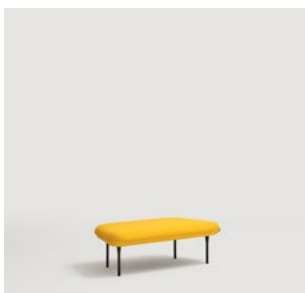

MODULAR SOFAS

NODAL COLLECTION

by Luca Nichetto

Responding to the concept of personalized combination, Nodal is a system of sofas whose modularity allows multiple configurations. Starting from a platform with 1, 2 or 3 seats, to which you attach rectangular modules that function as armrests and backrests, you can create any combination, from an independent sofa to benches and more elaborated combinations. The modular platform of the seat allows for the integrated addition of functional extensions, such as tables or joints to create different linear compositions.

INSULA COLLECTION

by Patrick Norguet

This collection is a system of seats and tables that offer a simple and elegant solution for decorating common spaces. The designer, Patrick Norguet, wants the combination of the pieces in this collection to evoke natural landscapes. Much more than a set, Ínsula is first of all a system: it is made up of a basic structure on which the seats, backrests and accessories are fixed. This project is conceived as a set of simple construction and combinations, without forgetting the main function, the comfort of its use. Modular sofa set based of a combination of 2 lengths of seat (short and long) and 3 sizes of back (A, B & C), with different shapes and sizes of tables in different material. Metal legs with epoxy finishing.

Much more than a set, Insula is first of all a system

The designer, Patrick Norguet, wants the combination of the pieces in this collection to evoke natural landscapes.

INSULA collection

by Patrick Norguet

This project is conceived as a set of simple construction and combinations

450
*Insula two seat bench /
Bancada Insula dos plazas*

450A
*Insula two seat sofa /
Sofá Insula dos plazas*

450B
*Insula two seat sofa /
Sofá Insula dos plazas*