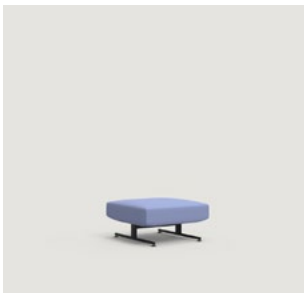

MODULAR SOFAS

NODAL COLLECTION

by Luca Nichetto

Responding to the concept of personalized combination, Nodal is a system of sofas whose modularity allows multiple configurations. Starting from a platform with 1, 2 or 3 seats, to which you attach rectangular modules that function as armrests and backrests, you can create any combination, from an independent sofa to benches and more elaborated combinations. The modular platform of the seat allows for the integrated addition of functional extensions, such as tables or joints to create different linear compositions.

You can create any combination, from an independent sofa to benches and more elaborated combinations

NODAL collection

by Luca Nichetto

This sofa collection can be customised
to create different modules

2141
*Nodal one seat sofa /
Sofá Nodal una plaza*

2142
*Nodal two seat sofa /
Sofá Nodal dos plazas*

2143
*Nodal three seat sofa /
Sofá Nodal tres plazas*

2141B
*Nodal one seat bench /
Bancada Nodal una plaza*

2142B
*Nodal two seat bench /
Bancada Nodal dos plazas*

INSULA COLLECTION

by Patrick Norguet

This collection is a system of seats and tables that offer a simple and elegant solution for decorating common spaces. The designer, Patrick Norguet, wants the combination of the pieces in this collection to evoke natural landscapes. Much more than a set, Ínsula is first of all a system: it is made up of a basic structure on which the seats, backrests and accessories are fixed. This project is conceived as a set of simple construction and combinations, without forgetting the main function, the comfort of its use. Modular sofa set based of a combination of 2 lengths of seat (short and long) and 3 sizes of back (A, B & C), with different shapes and sizes of tables in different material. Metal legs with epoxy finishing.