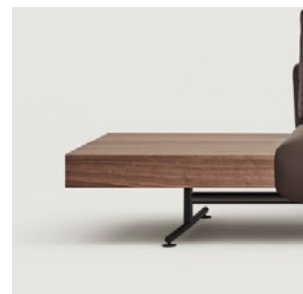

2140T
*Nodal sofa table module /
Módulo mesa sofá Nodal*