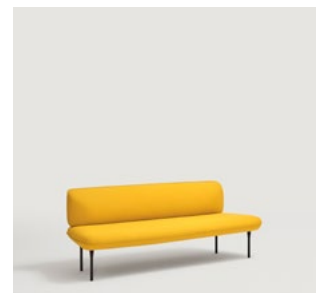

MODULAR SOFAS

NODAL COLLECTION

by Luca Nichetto

Responding to the concept of personalized combination, Nodal is a system of sofas whose modularity allows multiple configurations. Starting from a platform with 1, 2 or 3 seats, to which you attach rectangular modules that function as armrests and backrests, you can create any combination, from an independent sofa to benches and more elaborated combinations. The modular platform of the seat allows for the integrated addition of functional extensions, such as tables or joints to create different linear compositions.

INSULA COLLECTION

by Patrick Norguet

This collection is a system of seats and tables that offer a simple and elegant solution for decorating common spaces. The designer, Patrick Norguet, wants the combination of the pieces in this collection to evoke natural landscapes. Much more than a set, Ínsula is first of all a system: it is made up of a basic structure on which the seats, backrests and accessories are fixed. This project is conceived as a set of simple construction and combinations, without forgetting the main function, the comfort of its use. Modular sofa set based of a combination of 2 lengths of seat (short and long) and 3 sizes of back (A, B & C), with different shapes and sizes of tables in different material. Metal legs with epoxy finishing.

This project is conceived as a set of simple construction and combinations

450
*Insula two seat bench /
Bancada Insula dos plazas*

450A
*Insula two seat sofa /
Sofá Insula dos plazas*

450B
*Insula two seat sofa /
Sofá Insula dos plazas*

451
*Insula three seat bench /
Bancada Insula tres plazas*

451AA
*Insula three seat sofa /
Sofá Insula tres plazas*

451AX
*Insula three seat sofa /
Sofá Insula tres plazas*

451XA
*Insula three seat sofa /
Sofá Insula tres plazas*