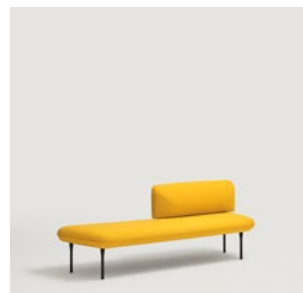

MODULAR SOFAS

NODAL COLLECTION

by Luca Nichetto

Responding to the concept of personalized combination, Nodal is a system of sofas whose modularity allows multiple configurations. Starting from a platform with 1, 2 or 3 seats, to which you attach rectangular modules that function as armrests and backrests, you can create any combination, from an independent sofa to benches and more elaborated combinations. The modular platform of the seat allows for the integrated addition of functional extensions, such as tables or joints to create different linear compositions.

INSULA COLLECTION

by Patrick Norguet

This collection is a system of seats and tables that offer a simple and elegant solution for decorating common spaces. The designer, Patrick Norguet, wants the combination of the pieces in this collection to evoke natural landscapes. Much more than a set, Ínsula is first of all a system: it is made up of a basic structure on which the seats, backrests and accessories are fixed. This project is conceived as a set of simple construction and combinations, without forgetting the main function, the comfort of its use. Modular sofa set based of a combination of 2 lengths of seat (short and long) and 3 sizes of back (A, B & C), with different shapes and sizes of tables in different material. Metal legs with epoxy finishing.

This project is conceived as a set of simple construction and combinations

450
*Insula two seat bench /
Bancada Insula dos plazas*

450A
*Insula two seat sofa /
Sofá Insula dos plazas*

450B
*Insula two seat sofa /
Sofá Insula dos plazas*

451
*Insula three seat bench /
Bancada Insula tres plazas*

451AA
*Insula three seat sofa /
Sofá Insula tres plazas*

451AX
*Insula three seat sofa /
Sofá Insula tres plazas*

451XA
*Insula three seat sofa /
Sofá Insula tres plazas*