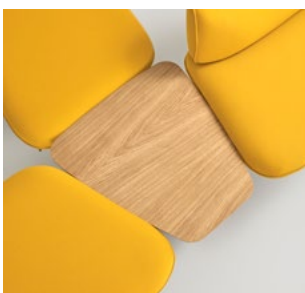

452-3
*Insula table, conexión 3 modules /
Mesa Insula, conexión 3 módulos*