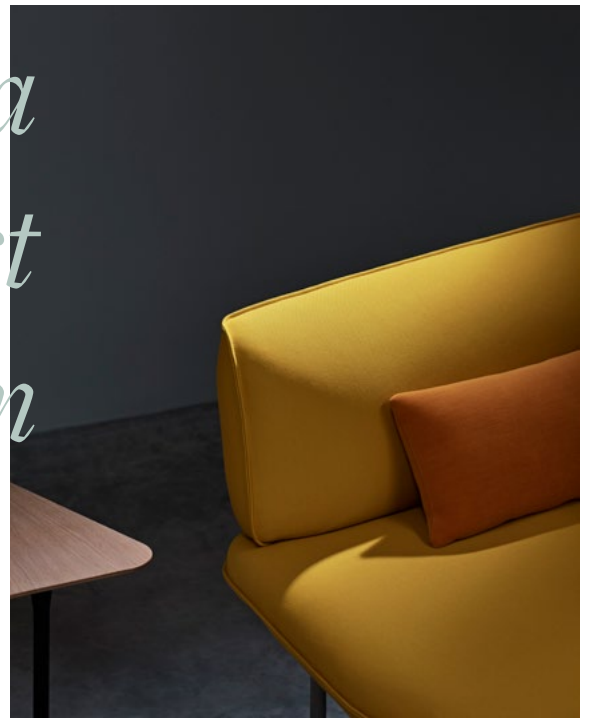

Much more than a set, Insula is first of all a system

The designer, Patrick Norguet, wants the combination of the pieces in this collection to evoke natural landscapes.