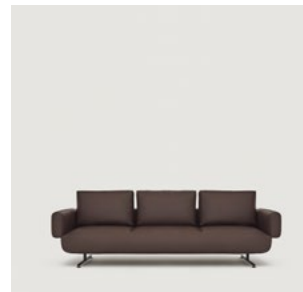

MODULAR SOFAS

NODAL COLLECTION

by Luca Nichetto

Responding to the concept of personalized combination, Nodal is a system of sofas whose modularity allows multiple configurations. Starting from a platform with 1, 2 or 3 seats, to which you attach rectangular modules that function as armrests and backrests, you can create any combination, from an independent sofa to benches and more elaborated combinations. The modular platform of the seat allows for the integrated addition of functional extensions, such as tables or joints to create different linear compositions.

You can create any combination, from an independent sofa to benches and more elaborated combinations

NODAL collection

by Luca Nichetto

This sofa collection can be customised
to create different modules

2141
*Nodal one seat sofa /
Sofá Nodal una plaza*

2142
*Nodal two seat sofa /
Sofá Nodal dos plazas*

2143
*Nodal three seat sofa /
Sofá Nodal tres plazas*

2141B
*Nodal one seat bench /
Bancada Nodal una plaza*

2142B
*Nodal two seat bench /
Bancada Nodal dos plazas*

INSULA COLLECTION

by Patrick Norguet

This collection is a system of seats and tables that offer a simple and elegant solution for decorating common spaces. The designer, Patrick Norguet, wants the combination of the pieces in this collection to evoke natural landscapes. Much more than a set, Ínsula is first of all a system: it is made up of a basic structure on which the seats, backrests and accessories are fixed. This project is conceived as a set of simple construction and combinations, without forgetting the main function, the comfort of its use. Modular sofa set based of a combination of 2 lengths of seat (short and long) and 3 sizes of back (A, B & C), with different shapes and sizes of tables in different material. Metal legs with epoxy finishing.